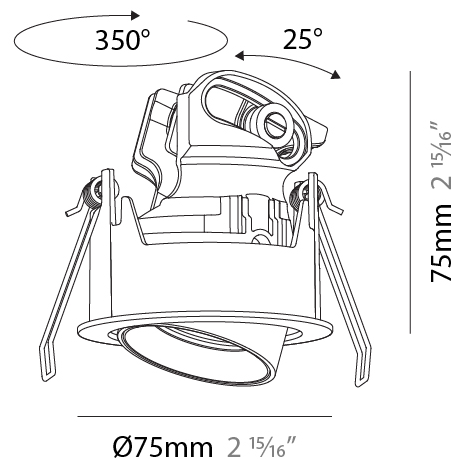

GENERAL

Series: Invader Compact
Subseries: Invader Compact Adjustable
Brand: Prolicht
Division: Architectural
Mounting Type: Recessed
Mounting Location: Ceiling
Subcategory: Downlight

PHYSICAL

Shape: Round
Diameter (mm): 75
Diameter (in): 2 15/16
Height (mm): 75
Height (in): 2 15/16
Ceiling Thickness (mm): 1 - 25
Ceiling Thickness (in): 1/16 - 1
Min. Recessing Depth (mm): 85
Min. Recessing Depth (in): 3 3/8
Light Distribution: Downlight
Fixture Finish: SSR / BKV / CWI / CRY / HAB / UFT / ITA / RUA / FTG / MYG / LOD / PUS / FRO / FUP / KIA / POP / BLS / SPG / MEY / GOH / GUM / CHC / COM / ABZ / JAG / OBR / MOS / ROR
Fixture Material: Aluminum
Cut-out Measurements: D. 68mm / 2 11/16"

ELECTRICAL

Lamp Type: LED (Zhaga Standard)
Input Wattage (W): 11
Total Output Wattage (W): 10
Dimming: Dali Dimming
Driver Included: No
Driver Location: Recessed Housing
Driver Type: Constant Current - 120Vac
Housing: See Components
Input Voltage (V): 120
Constant Current (MA): 250

LED

Number of LEDs: 1
Color Temperature (°K): Warm Dim
Max. Delivered Lumen (lm): 862
Nominal Lumen (lm): 1004
CRI: >90 CRI
Lamp Life (hrs): 50000

OPTICAL

Reflector°: 24 / 40 / 54
Adjustability: Rotational 350° / Tilt 25°

RATINGS AND CERTIFICATIONS

Certified By: Certified for North American Standards
IP rating: IP40